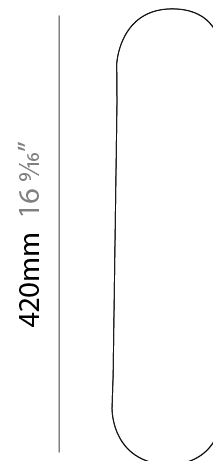

HELIOS SURFACE

D62029-

base number   Finish
Options

1. To build a product code in our configurator select the specify button on the base model # product page
2. To build a manual product code on this datasheet choose from the options listed below in blue font and add the suffix to the base model #

GENERAL

Series: Helios
Brand: Linea Zero
Division: Design
Mounting Type: Surface
Mounting Location: Ceiling
Subcategory: Ambient

PHYSICAL

Shape: Cylinder
Length (mm): 110
Length (in): 4 ⁵/₁₆
Width (mm): 90
Width (in): 3 ⁹/₁₆
Height (mm): 420
Height (in): 16 ⁹/₁₆
Light Distribution: Direct / Indirect
Diffuser: Polilux™ Shade - See Finish Options
Fixture Finish: WHI / BLK / PBL / POR / PGN / COP / NGD / PKM / SIL
Fixture Material: Polilux™/ Metal holder

ELECTRICAL

Number of Lamps: 2
Lamp Type: LED Retrofit
Bulb Included: Bulb Not Included
Max. Wattage Per Lamp (W): 7
Lamp Base: E26
Input Voltage (V): 120
Upon Request: 277Vac / GU24

LED

OPTICAL

RATINGS AND CERTIFICATIONS

Certified By: Certified for North American Standards
IP rating: IP20

PROJECT	_____
TYPE	_____
SPECIFIER	_____
QUANTITY	_____
DATE	_____